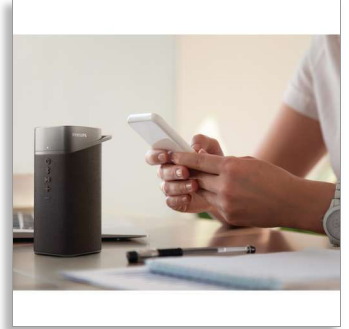

Philips
Wireless speaker

Bluetooth®
5 W Output Power
10 hours play time