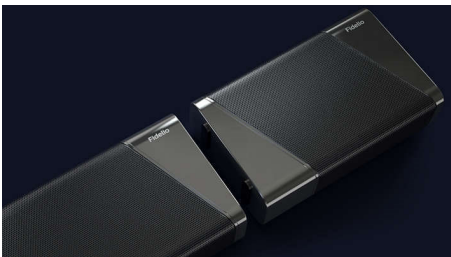

Surround sound on demand

Want to fully immerse on movie night? Simply remove the detachable speakers from the ends of the soundbar and place them behind you to create a true surround-sound setup. The dedicated centre channel ensures that you'll

hear every word—from blockbusters to podcasts.