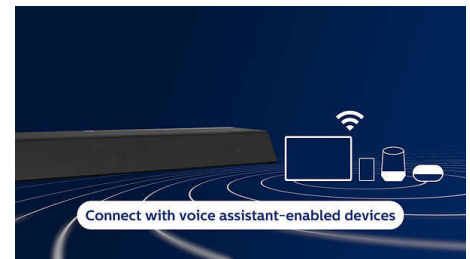

Connect with voice assistants

Ask Alexa-enabled devices, or any speaker that works with the Google Assistant, to play music through the soundbar. Prefer Siri? This soundbar works with Apple AirPlay 2, so you can ask her too. Turn the music up. Skip tracks. All completely hands-free.

4K pass-through. Dual HDMI-in

4K pass-through. Dual HDMI inputs

7.1.2 channels. 888 W max

7.1.2 channels. 888 W max. 450 W RMS (1% THD)

HDMI eARC

Lose nothing from the mix when you're immersed in the drama. This soundbar is compatible with HDMI eARC, a high-speed connection that lets you experience the full effect of advanced audio formats like Dolby Atmos and DTS:X. The soundbar also has dual HDMI inputs.

Spotify Connect. Bluetooth.

Spotify Connect. Bluetooth. Apple AirPlay 2. Optical-in