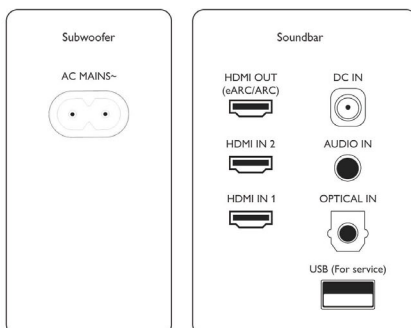

Outer Carton

- Length: 116.5 cm
- Number of consumer packages: 2
- Width: 53.5 cm
- Gross weight: 44.1 kg
- Height: 48 cm
- GTIN: 1 48 95229 11262 6
- Net weight: 31.6 kg
- Tare weight: 12.5 kg

Convenience

- Remote Control
- Night mode: No

Compatibility

- Smartphone/tablet APP control

Power

- Subwoofer Power supply: 220–240 V AC, 50/60 Hz
- Main unit power supply: 100-240 V AC, 50/60 Hz
- Subwoofer standby power: < 0.5 W
- Main unit standby power: < 0.5 W
- Auto standby

Packaging dimensions

- Height: 45.8 cm
- Packaging type: Box
- Width: 115 cm
- Depth: 40.5 cm
- Number of products included: 1
- EAN: 48 95229 11262 9
- Gross weight: 20.69 kg
- Net weight: 15.8 kg
- Tare weight: 4.89 kg

Accessories

- Included accessories: Remote Control (with battery), Power cord, Quick start guide, World Wide Warranty leaflet

Design

- Colour: Black
- Wall mountable

Dimensions

- Main Unit (W x H x D): 1312 x 55.6 x 120 mm
- Main Unit Weight: 5.97 kg
- Subwoofer (W x H x D): 230 x 400 x 407 mm
- Subwoofer Weight: 9.6 kg
- Satellite Speaker (W x H x D): 183 x 55.6 x 120 mm
- Satellite Speaker Weight: 0.786 kg

Video

- 3D pass-through
- Video Enhancement: 4K Video Pass-through, Dolby Vision, HDR10, HDR10+, HLG

Issue date 2024-04-29

Version: 19.1.3

EAN: 48 95229 11262 9

© 2024 Koninklijke Philips N.V.
All Rights reserved.

Specifications are subject to change without notice.
Trademarks are the property of Koninklijke Philips N.V.
or their respective owners.

www.philips.com