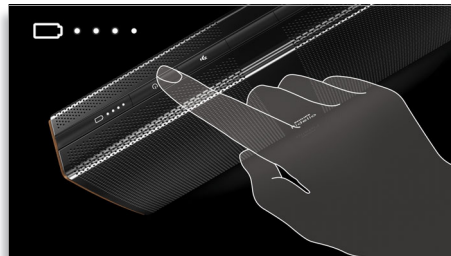

Battery level

Just touch the speaker lightly and it will display the battery level.

Specifications

Compatibility

- iPad: iPad 1, iPad 2, new iPad
- iPhone: iPhone 3, iPhone 3GS, iPhone 4, iPhone 4S
- iPod touch: 3rd generation or later
- Android tablets & smartphones
- other Bluetooth-enabled device

Loudspeakers

- Loudspeaker enhancement: wOOx Bass Radiator
- Speaker drivers: 2 x 3/4" soft dome tweeter, 4 x 2" full-range woofer
- Output power (RMS): 20W

Accessories

- Included accessories: AC-DC Adapter, Quick install guide, Warranty certificate, World Wide Warranty leaflet

Connectivity

- Bluetooth profiles: A2DP
- Bluetooth range: Line of sight, 10M or 30FT
- Audio in (3.5mm)
- USB charging

Dimensions

- Product dimensions (WxDxH): 287 x 63 x 127 mm
- Packaging dimensions (WxDxH): 326 x 101 x 224 mm

Power

- Power supply: 100-240VAC, 50/60Hz
- Battery type: Li-ion (built-in)
- Operating time on battery: 8 hr

Issue date 2013-02-18

Version: 5.0.2

12 NC: 8670 000 97974
EAN: 87 12581 66870 9

© 2013 Koninklijke Philips Electronics N.V.
All Rights reserved.

Specifications are subject to change without notice.
Trademarks are the property of Koninklijke Philips Electronics N.V. or their respective owners.

www.philips.com