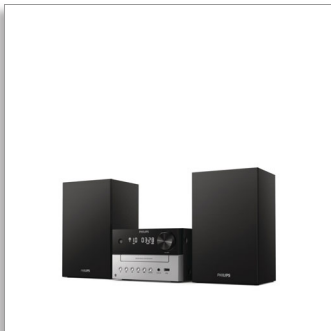

Philips  
Micro Music System

**Bluetooth®**

CD, MP3-CD, USB, FM  
USB port for charging  
18W

**TAM3205**

### Great sound for your music

- Classic design
- Bass-reflex loudspeakers. Richer low tones
- 3" woofer. 18 W maximum output power
- Digital Sound Control. Choose a preset sound style