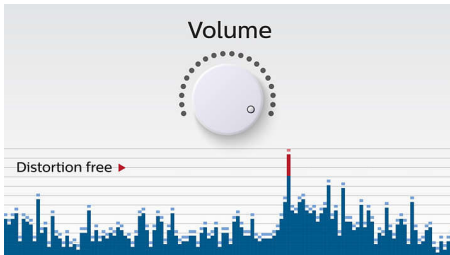

Anti-clipping function

Anti-Clipping lets you play music louder and keeps it high quality, even when the battery is

low. It accepts a range of input signals, from 300mV to 1000mV and keeps your speakers safe from damage by distortion. This built-in function monitors the musical signal as it goes through the amplifier and keeps peaks within the amplifier's range, preventing the audio distortion caused by clipping without affecting loudness. A portable speaker's ability to reproduce musical peaks decreases along with battery power, yet anti-clipping reduces peaks caused by low battery, keeping music distortion free.