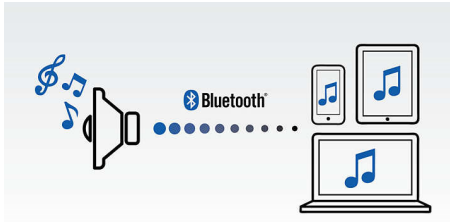

Simplicity in use

- Audio-in for easy connection to almost any electronic device
- Wireless music streaming via Bluetooth

PHILIPS

wireless portable speaker
Bluetooth® Rechargeable battery, 2W

Highlights

Wireless music streaming

Bluetooth is a short range wireless communication technology that is both robust and energy-efficient. The technology allows easy wireless connection to iPod/iPhone/iPad or other Bluetooth devices, such as smartphones, tablets or even laptops. So you can enjoy your favorite music, sound from video or game wireless on this speaker easily.

Anti-clipping function

Anti-Clipping lets you play music louder and keeps it high quality, even when the battery is

low. It accepts a range of input signals, from 300mV to 1000mV and keeps your speakers safe from damage by distortion. This built-in function monitors the musical signal as it goes through the amplifier and keeps peaks within the amplifier's range, preventing the audio distortion caused by clipping without affecting loudness. A portable speaker's ability to reproduce musical peaks decreases along with battery power, yet anti-clipping reduces peaks caused by low battery, keeping music distortion free.