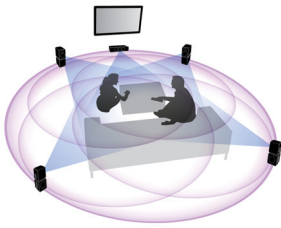

**Great listening experience**

- 360Sound fills your room with sound from all angles
- Auto calibration synchronizes speakers for perfect acoustics
- Powerful active subwoofer for a real cinema experience

**Designed to enhance your cinema at home**

- Wireless rear speakers option for clutter free placement

**Simply enjoy all your entertainment**

- Full HD 3D Blu-ray for a truly immersive 3D movie experience
- Dock included for convenient playback from your iPod/iPhone
- Built-in WiFi to enjoy your connected media wirelessly
- CinemaPerfect HD for clearer and sharper video playback
- Instant 2D to 3D conversion for a lifelike movie experience
- Internet radio to enjoy the world of online radio channels

## 360Sound

Vastly different from a conventional 5.1 home theater, 360Sound is uniquely designed with three drivers in each satellite speaker – a front one, and two side firing ones which are angled to project immersive sound around you. In addition to the principle of dipoles, Philips uses a proprietary algorithm to further enhance the embracing sound effect. Built with premium acoustic components like soft dome tweeters, Neodymium magnets and Class D digital amplifiers, 360Sound delivers exceptional sound from all angles – giving you a true cinema experience in your own home.

## Instant 2D to 3D conversion

Enjoy 3D movie excitement in your home using your existing 2D movie collection. Instant 3D conversion uses the latest digital technology to analyze 2D video content to distinguish between foreground and background objects. This detail generates a depth map that converts normal 2D video formats, into exciting 3D. Along with your compatible 3D TV, you are now ready to experience full HD 3D.