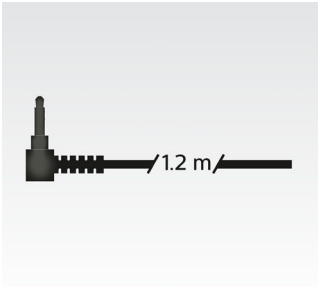

Headphones with mic
40mm drivers/closed-back DJ monitor style, Breathable ear cushions, Compact folding

SHL3565BK/00

Highlights

1.2m long cable

1.2m long cable ideal for outdoor use

2200mW high power handling

High power handling offers high performance whatever the volume or source. Delivery is clear and distortion free even at high volumes or high audio input power levels.