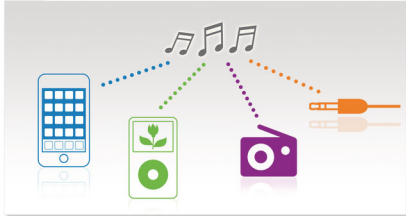

Simplicity in use

- Built-in microphone for hands-free phone calls
- Audio-in for easy connection to almost any electronic device
- Wireless music streaming via Bluetooth
- Built-in Digital FM radio
- Easy playback from MicroSD Card

PHILIPS

wireless portable speaker
Bluetooth® Micro SD, FM, Built-in microphone for calls, Blue

Highlights

Built-in microphone

With its built-in microphone, this speaker also works as a speaker phone. When a call comes in, the music is put on pause and you can talk via the speaker. Call for a business meeting. Or, call your friend from a party. Either way, it works great.

Music from multiple sources

Enjoy music from multiple sources

MicroSD card

Simply load the card with the desired content, plug it into your player – and never have to worry about running out of entertainment choices again.