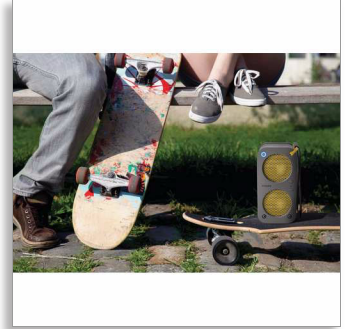

Philips
wireless portable speaker

Bluetooth®

Audio-chain
Built-in microphone for calls
10W, rechargeable battery

SB5200G

Great sound · Ruggedised · Chainable

Keep the party pumping wherever you go with the epic-sounding SB5200 portable speaker and its hot design. Hit the Indoor mode for crisp, clear sound at home, or flick it to Outdoor mode and crank the volume to get people jumping.

Designed to go places

- Rugged design and oversized strap for active use
- Built-in rechargeable battery for even better portability

Advanced versatility

- Wireless music streaming via Bluetooth
- Chain multiple BR-1Xs into a bigger music system
- Built-in microphone for speakerphone conversation
- Audio-in for easy portable music playback

PHILIPS

Wireless portable speaker
Bluetooth® Audio-chain, Built-in microphone for calls, 10W, rechargeable battery

SB5200G/10

Highlights

Wireless music streaming

Bluetooth is a short range wireless communication technology that is both robust and energy-efficient. The technology allows easy wireless connection to iPod/iPhone/iPad or other Bluetooth devices, such as smartphones, tablets or even laptops. So you can enjoy your favourite music and sound from videos or games wirelessly.

2 selectable sound settings

Two sound settings designed for your convenience and greater versatility: indoor mode and outdoor

mode. Use Indoor mode when you want strong bass and crystal clear sound and Outdoor mode when you need maximum loudness and power in the open air.