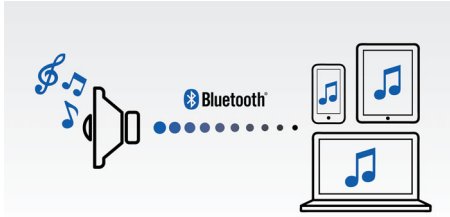

Designed to go places

- Rugged design and oversized strap for active use
- Built-in rechargeable battery for even better portability

Advanced versatility

- Wireless music streaming via Bluetooth
- Chain multiple BR-1Xs into a bigger music system
- Built-in microphone for speakerphone conversation
- Audio-in for easy portable music playback

PHILIPS

Wireless portable speaker
Bluetooth® Audio-chain, Built-in microphone for calls, 10W, rechargeable battery

SB5200G/10

Highlights

Wireless music streaming

Bluetooth is a short range wireless communication technology that is both robust and energy-efficient. The technology allows easy wireless connection to iPod/iPhone/iPad or other Bluetooth devices, such as smartphones, tablets or even laptops. So you can enjoy your favourite music and sound from videos or games wirelessly.

wOOx™ Technology

wOOx technology is a revolutionary loudspeaker concept that allows you to hear and feel profoundly deep bass that is richer than any other audio system. Special speaker drivers work in harmony with the wOOx bass radiator, and precise tuning between the main driver and the tweeter ensures smooth transitions from low-mid to high frequencies. Dual suspension and a totally symmetrical sandwich construction deliver low and precise bass without noticeable distortion. wOOx produces exceptionally deep and dynamic bass by using the speaker box full volume to truly magnify the impact of the music.