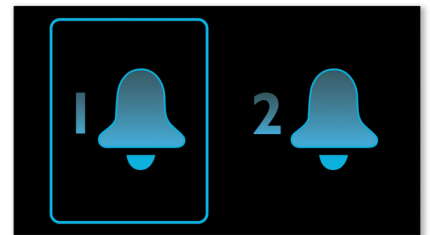

Dual alarm

The Philips audio system comes with two alarm times. Set one alarm time to wake you up and the other time to wake up your partner.

Time and alarm backup

When there is a power failure, this intelligent clock will still maintain and keep its reliable time and your settings. The scheduled alarm remains active even when its display is off - all thanks to a pre-installed battery. When the power comes back on, there is no need to adjust the clock or reinstate settings. More amazingly, even if power supply is not restored, the battery provides enough energy for the buzzer to go off at the alarm time you have set - making sure you never wake up late.