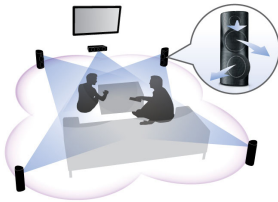

PHILIPS

Highlights

1200W RMS power

1200W RMS power delivers great sound for movies and music

3D Angled speakers

3D Angled Speakers feature angled drivers to deliver sound not only towards the front but also to the sides, creating a wider sweet spot so you can enjoy more immersive and cinematic surround sound.

DoubleBASS technology

DoubleBASS ensures you hear even the deepest bass tones from compact-sized subwoofers. It captures low frequencies and recreates them in the audible range of the subwoofer - delivering sound with more boom and panache, and ensuring you a full, uncompromised listening experience.

DTS, DolbyDigital, ProLogic II

A built-in DTS and Dolby Digital decoder eliminates the need for an external decoder by processing all six channels of audio information to provide a surround sound experience and an astoundingly natural sense of ambience and

dynamic realism. Dolby Pro Logic II provides five channels of surround processing from any stereo source.

Plays it all

Play virtually any disc and any media devices you want - whether they be DVDs, VCDs, CDs or USB devices. Experience the unbeatable convenience of great playability, and the luxury of sharing media files on your TV or home theater system.