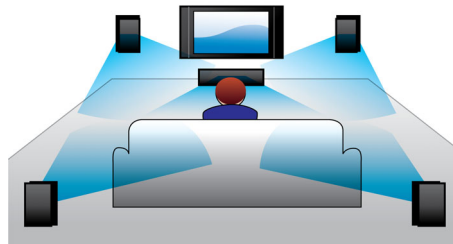

PHILIPS

Highlights

1200W RMS power

1200W RMS power delivers great sound for movies and music

3D Angled speakers

3D Angled Speakers feature angled drivers to deliver sound not only towards the front but also to the sides, creating a wider sweet spot so you can enjoy more immersive and cinematic surround sound.

DoubleBASS technology

DoubleBASS ensures you hear even the deepest bass tones from compact-sized subwoofers. It captures low frequencies and recreates them in the audible range of the subwoofer - delivering sound with more boom and panache, and ensuring you a full, uncompromised listening experience.

DTS, DolbyDigital, ProLogic II

A built-in DTS and Dolby Digital decoder eliminates the need for an external decoder by processing all six channels of audio information to provide a surround sound experience and an astoundingly natural sense of ambience and

dynamic realism. Dolby Pro Logic II provides five channels of surround processing from any stereo source.

Plays it all

Play virtually any disc and any media devices you want - whether they be DVDs, VCDs, CDs or USB devices. Experience the unbeatable convenience of great playability, and the luxury of sharing media files on your TV or home theater system.