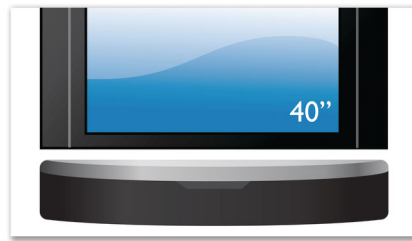

SoundBar design (102cm (40"))

The SoundBar lends an air of sophistication and grace to any living room. Though it is designed to fit a flat TV with a 102 cm (40") screen or larger, it will also sit under any other flat TV like a companion - matching all your interior and your lifestyle.