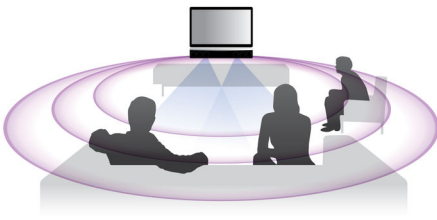

#### Connect and enjoy all your entertainment

- Full HD 3D Blu-ray for a truly immersive 3D movie experience
- BD-Live (Profile 2.0) to enjoy online Blu-ray bonus content

asimpleswitch.com

asimpleswitch.com

## Ambisound

Ambisound technology produces truly embracing multi-channel surround sound from fewer speakers. It delivers an immersive 5.1 sound experience without the constraints of sitting position, room shape or size, and without the clutter of multiple speakers and cables. Through the combined effect of psychoacoustic phenomena, array processing and precisely angled driver positioning, Ambisound delivers more sound from fewer speakers.