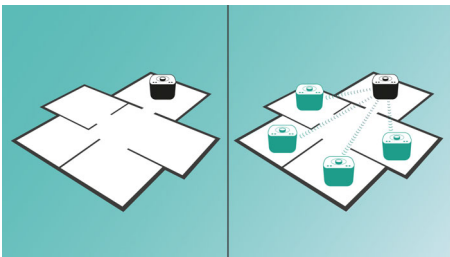

Enrich your sound experience

- 2 x 2.5" drivers with bass port for room-filling sound

Simplicity in use

- Stream all your music via izzylink™
- Wireless music streaming via Bluetooth

PHILIPS

Highlights

Play music in one room

Philips izzy speaker lets you stream all your favorite music from your phone, tablet or computer, no matter which music or radio app you use.

izzylink™

izzylink™ is a wireless technology that uses the IEEE 802.11n standard to enable the link-up of multiple speakers to form a wireless network. The network connects up to five speakers without the need of a router, Wi-Fi password, or any smart device mobile app to set it up. You can add izzy speakers to the network easily to enjoy music playing at the same time in different rooms. Each speaker can still be switched between single mode for individual use or group mode for multiroom music with one tap.