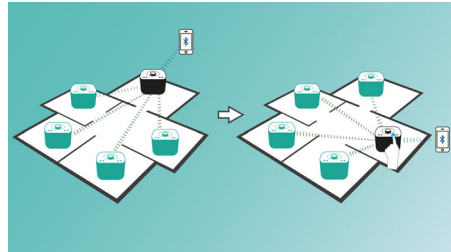

Philips izzy speaker lets you stream all your favorite music from your phone, tablet or computer, no matter which music or radio app you use.

izzylink™

izzylink™ is a wireless technology that uses the IEEE 802.11n standard to enable the link-up of multiple speakers to form a wireless network. The network connects up to five speakers without the need of a router, Wi-Fi password, or any smart device mobile app to set it up. You can add izzy speakers to the network easily to enjoy music playing at the same time in different rooms. Each speaker can still be switched between single mode for individual use or group mode for multiroom music with one tap.

One tap to set up izzylink™

No router, no password, no apps needed for set up. Just long press the "GROUP" button on two

Issue date 2016-02-17

Version: 4.0.6

12 NC: 8670 001 28052
EAN: 48 95185 61320 8

speakers to set up for the first time. Repeat to add a 3rd, 4th, or 5th speaker. Each long press of the "Group" button adds one new speaker at a time. Multiroom music has never been easier. Once complete, the izzylink™ network will be stored even when the speaker is unplugged.

Switch the lead speaker easily

In each izzylink™ group, any individual speaker can be the master, streaming music to the others. When you want to take the lead to share your own music, press the Bluetooth button on the speaker in your room and share that music from your device instantly. Other speakers in the same izzylink™ group will play the same music in sync at the same time. Sharing music with each other is just that easy.