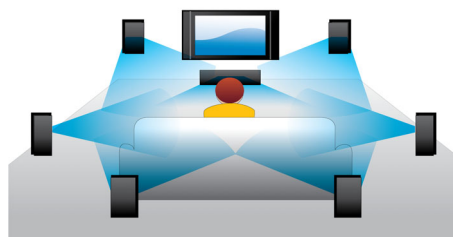

Dolby TrueHD and DTS-HD MA

DTS-HD Master Audio and Dolby TrueHD deliver 7.1 channels of the finest sound from your Blu-ray Discs. Audio reproduced is virtually indistinguishable from the studio master, so you hear what the creators intended for you to hear. DTS-HD Master Audio and Dolby TrueHD complete your high definition entertainment experience.