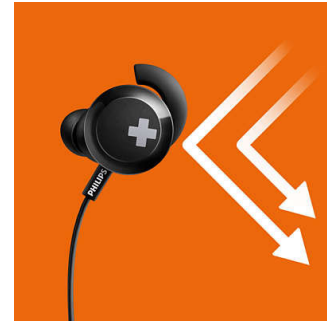

Comfort fit

- Weightless feel, wireless freedom
- Wing tips for secure fit
- Ergonomic design for max comfort
- Remote control for handsfree calls and music

Wireless

- Bluetooth wireless technology
- Rechargeable battery offers up to 6 hours of playtime
- USB charging cable

Pure Bass

- Powerful 12.2 mm speaker drivers
- Big, bold bass you can feel
- Great sound isolation

PHILIPS

Highlights

12.2 mm drivers

This is big, powerful bass that lets you really feel the beat. Powerful 12.2 mm speaker drivers blast out thumping bass from a sleek, compact package.

Ergonomic design

Ergonomically designed with oval and angled tubes for a comfortable, natural fit. So you can keep listening for hours in total comfort.

Sound isolation

Designed for optimal passive noise isolation, this in-ear fit ensures you never miss a beat of your music.