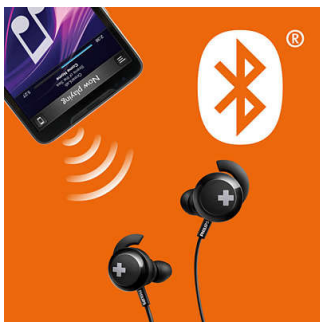

Bluetooth

Easily pair your headphones with any Bluetooth device for wireless music.