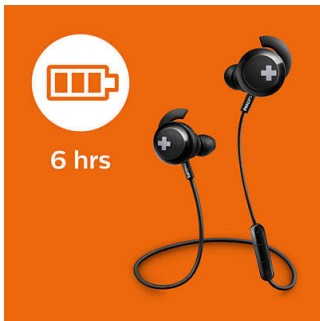

Ergonomic design

Ergonomically designed with oval and angled tubes for a comfortable, natural fit. So you can keep listening for hours in total comfort.

Sound isolation

Designed for optimal passive noise isolation, this in-ear fit ensures you never miss a beat of your music.

6-hour playtime

With 6 hours of playtime, you'll have enough power to keep your music going all day.

Handsfree calls

An easy-to-use remote control allows you to play or pause tracks and answer calls with a simple push of a button.