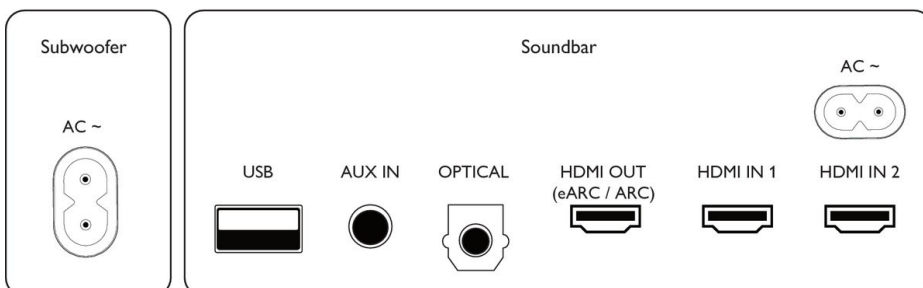

Video

- 3D pass-through
- Video Enhancement: 4K Video Pass-through, Dolby Vision, HDR10, HDR10+, HLG

Supported Audio Formats

- HDMI IN1/IN2: Dolby Atmos, Dolby Digital,

- Dolby Digital plus, Dolby TrueHD, LPCM 2ch, Dolby MAT
- HDMI ARC/eARC: Dolby Atmos, Dolby Digital, Dolby Digital plus, Dolby TrueHD, LPCM 2ch, Dolby MAT
- Optical: Dolby Digital, LPCM 2ch
- USB: MP3, WAV, FLAC
- Play-Fi: AIFF, FLAC, MP3, WAV, MPEG4 AAC, MPEG4 M4A
- Bluetooth: SBC

Design

- Color: Silver
- Wall mountable

Convenience

- Remote Control
- Night mode: No

Compatibility

- Smartphone/tablet APP control

Power

- Auto standby
- Main unit power supply: 100-240V AC, 50/60 Hz
- Main unit standby power: < 0.5 W
- Subwoofer power supply: 100-240V AC, 50/60 Hz
- Subwoofer standby power: < 0.5 W

Accessories

- Included accessories: Remote Control, 1 x CR2025 Battery, Power cord, Wall mount bracket, Quick start guide, World Wide Warranty leaflet

Dimensions

- Main Unit (W x H x D): 900 x 57 x 110 mm
- Main Unit Weight: 2.4 kg
- Subwoofer (W x H x D): 122 x 403 x 300 mm
- Subwoofer Weight: 4.8 kg

Packaging dimensions

- Packaging type: Box
- Number of products included: 1
- Type of shelf placement: Laying
- Packaging dimensions (W x H x D): 103 x 15 x 42.5 cm
- Gross weight: 9.3 kg
- Nett weight: 7.2 kg
- Tare weight: 2.1 kg
- EAN: 48 95229 10996 4

Issue date 2022-11-02

Version: 7.2.1

12 NC: 8670 001 68046
EAN: 48 95229 10996 4

© 2022 Koninklijke Philips N.V.
All Rights reserved.

Specifications are subject to change without notice.
Trademarks are the property of Koninklijke Philips N.V.
or their respective owners.

www.philips.com