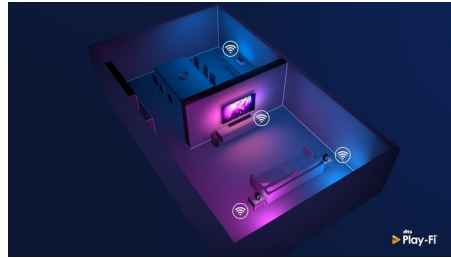

## Dolby Atmos

Increase the drama no matter what you watch. This Dolby Atmos-compatible soundbar reproduces depth as well as height, creating virtual three-dimensional surround sound that flows above and around you.

## Play-Fi. Multi-room and more

Easy Play-Fi compatibility will make this soundbar the star of your multi-room set-up. You can sync Play-Fi-compatible speakers for multi-room audio, or even create a true surround-sound system—all via the Philips Sound app, or the Play-Fi app.