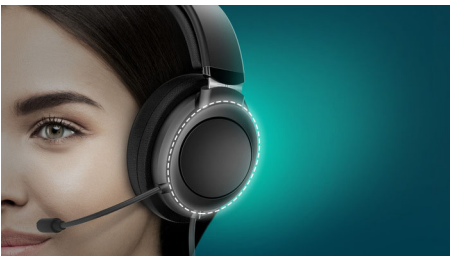

Acoustic closed-back design

The acoustic closed-back architecture specially designed to eliminate any unnecessary sound leakage and preserve sound details.