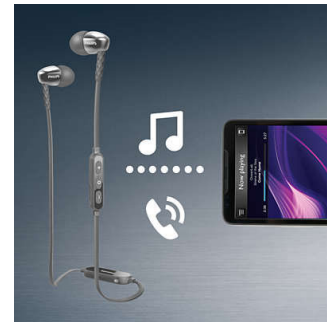

SHB3595BK/10

Highlights

Bluetooth technology

Pair your headphones with any Bluetooth device for crystal clear music enjoyment – wirelessly.

Efficient 8.6mm drivers

Compact and efficient 8.6mm speaker drivers deliver precise sound with powerful bass, for enhanced listening enjoyment on the go.

Oval sound tube inserts

Oval sound tube inserts seals out ambient noise, while its semi-closed structure deliver enhanced bass performance.

Choice of 3 pairs of ear caps

Ear caps come in a choice of 3 sizes – small, medium and large – for a personalized and perfect fit.

Ergonomic oval sound tube

The oval shape of the sound tube came about based on extensive research on the human ear. Designed to fit any ear comfortably, the ergonomic shape ensures optimal fit and comfort for total music enjoyment.

Wireless music and calls

Pair your smart device with your headphones using Bluetooth and enjoy the freedom of crystal clear music and phone calls – without the hassle of cables. Change tracks and answer calls with the easy to use remote control.