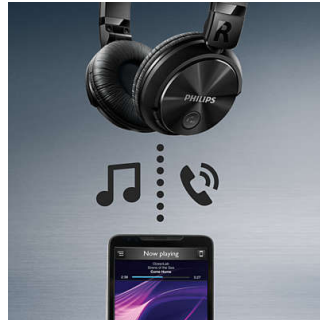

## Wireless music and calls

Simply pair your smart device with your headphones via Bluetooth and enjoy the freedom and pleasure of crystal clear music and phone calls — without the hassle of wires.

SHB3080BK/00