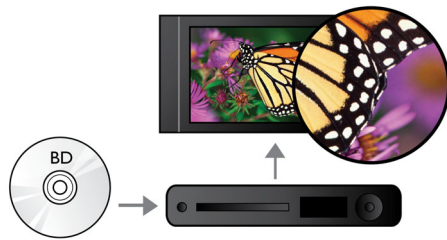

PHILIPS

Highlights

Subtitle Shift

Subtitle Shift is an enhancement feature that lets users manually adjust a movie's subtitle positioning on the television or computer screen. Using the remote control, users can shift the subtitles up and down on the screen. On widescreen displays, such as 21:9 cinema and projectors, the subtitles sometimes get cut off. In order to see them clearly, the user has to change the display aspect ratio, which defeats the purpose of the widescreen. With the Subtitle Shift feature, the user can retain the correct display aspect ratio and have the subtitles ideally positioned on the screen.

Blu-ray Disc playback

Blu-ray Discs have the capacity to carry high definition data, along with pictures in the 1920 x 1080 resolution that defines full high definition images. Scenes come to life as details leap at you, movements smoothen and images turn crystal clear. Blu-ray also delivers uncompressed surround sound — so your audio experience becomes unbelievably real. The high storage capacity of Blu-ray Discs also allows a host of interactive possibilities to be built in. Seamless navigation during playback and other exciting features such as pop-up menus bring a whole new dimension to home entertainment.

Dolby TrueHD

Dolby TrueHD delivers 7.1 channels of the finest sound from your Blu-ray Discs. Audio reproduced is virtually indistinguishable from the studio master, so you hear what the creators intended for you to hear. Dolby TrueHD completes your high definition entertainment experience.