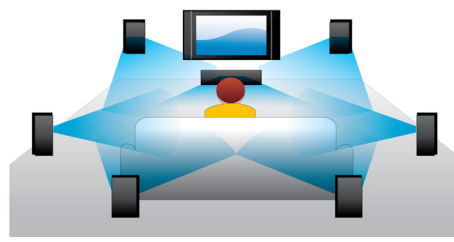

PHILIPS

Highlights

Subtitle Shift

Subtitle Shift is an enhancement feature that lets users manually adjust a movie's subtitle positioning on the television or computer screen. Using the remote control, users can shift the subtitles up and down on the screen. On widescreen displays, such as 21:9 cinema and projectors, the subtitles sometimes get cut off. In order to see them clearly, the user has to change the display aspect ratio, which defeats the purpose of the widescreen. With the Subtitle Shift feature, the user can retain the correct display aspect ratio and have the subtitles ideally positioned on the screen.

Blu-ray Disc playback

Blu-ray Discs have the capacity to carry high definition data, along with pictures in the 1920 x 1080 resolution that defines full high definition images. Scenes come to life as details leap at you, movements smoothen and images turn crystal clear. Blu-ray also delivers uncompressed surround sound — so your audio experience becomes unbelievably real. The high storage capacity of Blu-ray Discs also allows a host of interactive possibilities to be built in. Seamless navigation during playback and other exciting features such as pop-up menus bring a whole new dimension to home entertainment.

Dolby TrueHD

Dolby TrueHD delivers 7.1 channels of the finest sound from your Blu-ray Discs. Audio reproduced is virtually indistinguishable from the studio master, so you hear what the creators intended for you to hear. Dolby TrueHD completes your high definition entertainment experience.

BD-Live (Profile 2.0)

BD-Live opens up your world of high definition even further. Receive up-to-date content just by connecting your Blu-ray Disc player to the Internet. Exciting new things like exclusive downloadable content, live events, live chats, gaming and on-line shopping all await you. Ride the high definition wave with Blu-ray Disc playback and BD-Live