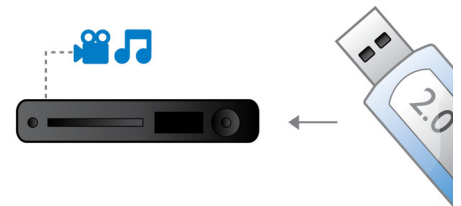

Hi-Speed USB 2.0 Link

The Universal Serial Bus or USB is a protocol standard that is conveniently used to link PCs, peripherals and consumer electronic equipment. Hi-Speed USB devices have a data transfer rate of up to 480 Mbps - up from the 12 Mbps of original USB devices. With Hi-Speed USB 2.0 Link, all you have to do is plug in your USB device, select the movie, music or photo and play away.