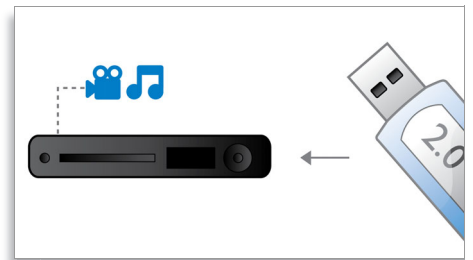

Hi-Speed USB 2.0 Link

The Universal Serial Bus or USB is a protocol standard that is conveniently used to link PCs, peripherals and consumer electronic equipment. Hi-Speed USB devices have a data transfer rate of up to 480 Mbps - up from the 12 Mbps of original USB devices. With Hi-Speed USB 2.0 Link, all you have to do is plug in your USB device, select the movie, music or photo and play away.