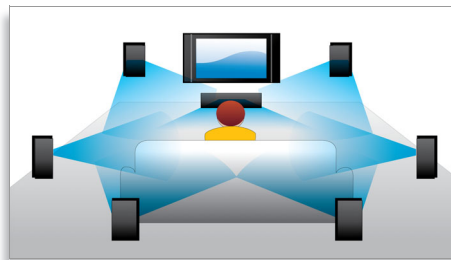

Dolby TrueHD and DTS-HD MA

DTS-HD Master Audio and Dolby TrueHD deliver 7.1 channels of the finest sound from your Blu-ray Discs. Audio reproduced is virtually indistinguishable from the studio master, so you hear what the creators intended for you to hear. DTS-HD Master Audio and Dolby TrueHD complete your high definition entertainment experience.