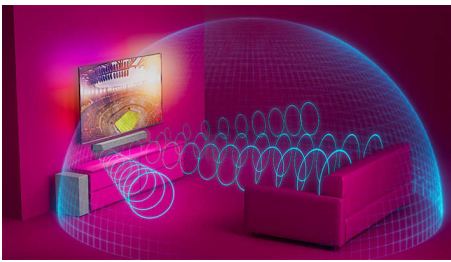

PHILIPS

Soundbar 3.1 with wireless subwoofer
 600 W max. Wireless subwoofer Dolby Atmos. Cinema Experience, Play-Fi. Home Sound Made Easy,
 Connects with voice assistants

Highlights

3.1 channels. 600 W max power

This soundbar brings max 600 W (300 W RMS at 10% THD) of powerful and rich sound to everything you watch. 3.1 channels fill any room with spellbinding soundtracks, thunderous effects, and crystal clear dialogue. The wireless subwoofer adds impact to every explosion and every beat.

Dolby Atmos®

Increase the drama no matter what you watch. This Dolby Atmos-compatible soundbar reproduces depth as well as height, creating virtual three-dimensional surround sound that flows above and around you.

Wider soundstage

Widen the sound! Two extra tweeter speakers at either end of the soundbar broaden the audio to give you a clear separation of instruments. Pick them out easily and hear every instrument in the orchestra like you're really in the hall!