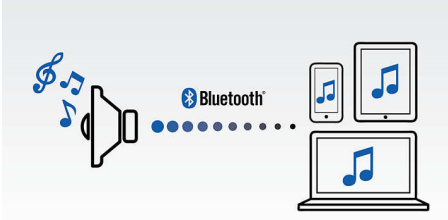

Simplicity in use

- Audio-in for easy connection to almost any electronic device
- Wireless music streaming via Bluetooth

PHILIPS

wireless portable speaker
Bluetooth® Rechargeable battery, 2W

BT25B/00

Highlights

Wireless music streaming

Bluetooth is a short range wireless communication technology that is both robust and energy-efficient. The technology allows easy wireless connection to iPod/iPhone/iPad or other Bluetooth devices, such as smartphones, tablets or even laptops. So you can enjoy your favorite music, sound from video or game wireless on this speaker easily.

Anti-clipping function

Anti-Clipping lets you play music louder and keeps it high quality, even when the battery is

low. It accepts a range of input signals, from 300mV to 1000mV and keeps your speakers safe from damage by distortion. This built-in function monitors the musical signal as it goes through the amplifier and keeps peaks within the amplifier's range, preventing the audio distortion caused by clipping without affecting loudness. A portable speaker's ability to reproduce musical peaks decreases along with battery power, yet anti-clipping reduces peaks caused by low battery, keeping music distortion free.