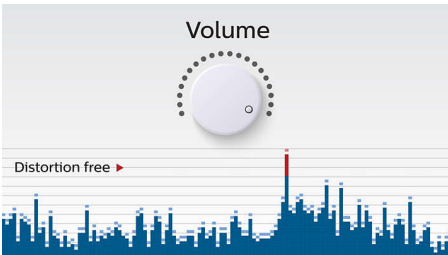

Anti-clipping function

Anti-Clipping lets you play music louder and keeps it high quality, even when the battery is

low. It accepts a range of input signals, from 300mV to 1000mV and keeps your speakers safe from damage by distortion. This built-in function monitors the musical signal as it goes through the amplifier and keeps peaks within the amplifier's range, preventing the audio distortion caused by clipping without affecting loudness. A portable speaker's ability to reproduce musical peaks decreases along with battery power, yet anti-clipping reduces peaks caused by low battery, keeping music distortion free.