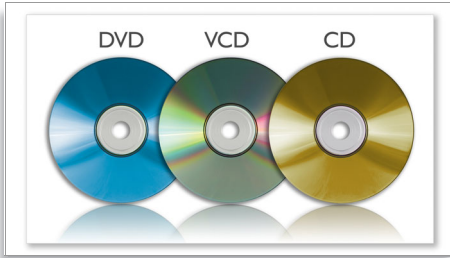

DVD, DVD+/-RW, (S)VCD, CD

The Philips Portable DVD player is compatible with most DVD and CD discs available in the market. DVD, DVD+/-R, DVD+/-RW, (S)VCD, and CD – all of them can play on the DVD player. DVD+/-R is a

shorthand term for a DVD drive that can accept both of the common recordable DVD formats. Likewise, DVD+/-RW handles both common rewritable disc types.