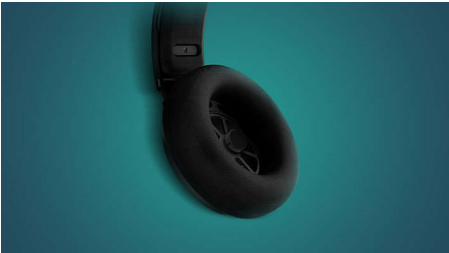

Philips 4000 Series
PC Gaming Headset

40 mm drivers/closed-back

Over-ear
Soft ear cushions
Multi-way compact folding

TAGH401BL

Upgraded Immersive Gaming Experience

With a Dirac Spatial Audio solution, ultra lightweight design, adjustable headband, cooling-feel PU and memory foam ear pad, 40 mm precision-balanced speakers, bringing a better immersive gaming experience to users.

PHILIPS

PC Gaming Headset
40 mm drivers/closed-back Over-ear, Soft ear cushions, Multi-way compact folding

TAGH401BL/00

Highlights

Adjustable headband

A unique headband construction provides a personalised and comfortable fit. Along with height adjustment, it offers longer-wearing comfort.

Lightweight over-ear design

Lightweight over-ear design, adjustable headband and soft cushions ensure an optimal fit and long-wearing comfort.

Great sound isolation from the

Great sound isolation from the closed-back design

Comfortable cushions

Comfortable cushions for prolonged use

Cooling-feel ear cups design

Cooling-feel material ear cups that can be angled for maximum comfort.

Easily control

The inline remote controller could adjust speaker volume and mute microphone by "one-button", good for both of PC team game and online meeting.