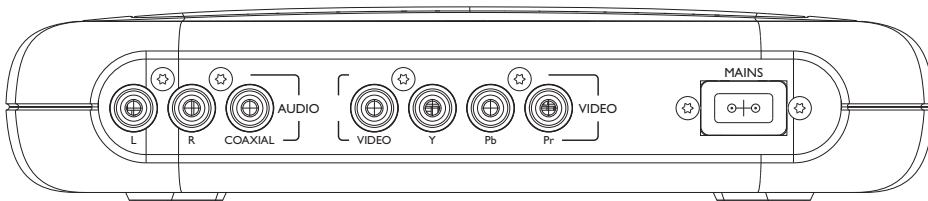

Dimensions

- Set dimensions (W x H x D): 224 x 47 x 219 mm
- Set weight: 0.9 kg
- Packaging dimensions (W x H x D): 274 x 88 x 295 mm
- Weight incl. Packaging: 1.6 kg

Highlights

Multi format Movies

Multi-format playability allows you to play most disc formats for maximum disc compatibility and viewing pleasure.

Progressive Scan

Progressive Scan doubles the vertical resolution of the image resulting in a noticeably sharper picture. Instead of sending a field comprising the odd lines to the screen first, followed by the field with the even lines, both fields are written at one time. A full image is created instantaneously, using the maximum resolution. At such a speed, your eye perceives a sharper picture with no line structure.