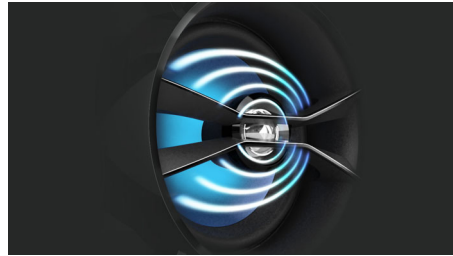

## Stream music via Bluetooth™

Bluetooth is a short range wireless communication technology that is both robust and energy-efficient. The technology allows easy wireless connection to iPod/iPhone/iPad or other Bluetooth devices, such as smartphones, tablets or even laptops. So you can enjoy your favorite music, sound from video or game wireless on this speaker easily.

## MAX Sound

MAX Sound technology produces an instant boost in bass, maximizing volume performance and instantly creating the most impressive listening experience with just the touch of a

button. Its sophisticated electronic circuitry calibrates existing sound and volume settings, instantly boosting bass and volume to maximum levels without distortion. The end result is a noticeable amplifying of both sound spectrum and volume and a potent audio boost that will add mileage to any music.

## UniSound

Get ready for music that is undeniably clearer and more natural. The UniSound technology harnesses acoustic design and engineering expertise to deliver sound the way it was meant to be heard. In conventional speakers, the tweeter and woofer deliver sound from different locations. This creates strong interferences that distort sound, resulting in unnatural, flat and stifled audio. UniSound frees music by placing the tweeter and woofer in unique positions and incorporating rigorous crossover engineering, vastly reducing interference and delivering natural sound that is true to the original.