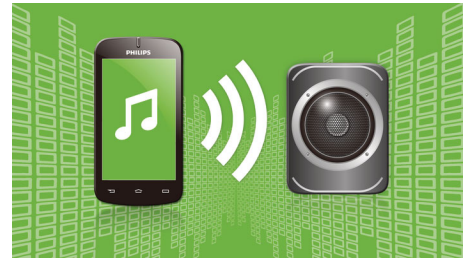

Tuner/Reception/Transmission

- FM frequency range: 87.5 - 108 MHz

Connectivity

- Microphone: Microphone socket
- Bluetooth version: 5.0
- Bluetooth range: Line of sight, 10M or 30FT
- Optical input x 1
- Audio Connections: 3.5mm Line in
- USB: USB 2.0

Dimensions

- Product dimensions (WxDxH): 16 x 31 x 63 cm
- Product weight: 13.7 kg
- Packaging dimensions (WxDxH): 41.5 x 72.5 x 47.5 cm
- Weight incl. Packaging: 16.6 kg

Power

- Display: White, 7 segment (10 mm)
- Power supply: 230 V AC
- Power consumption: 30 W
- Standby power consumption: 11 W

Accessories

- Included accessories: 2RCA Cable, Quick Start Guide, Warranty Card, Remote Control, Corded Microphone

Front panel controls

- Play/Pause
- Previous
- Next
- Standby/Source
- Vol -
- Vol +

Back panel controls

- Treble
- Bass
- Echo
- Mic Vol

Packaging dimensions

- Packaging dimensions (W x H x D): 47.5 x 72.5 x 41.5 cm
- EAN: 48 95229 10294 1
- Gross weight: 16.6 kg
- Nett weight: 13.7 kg
- Number of products included: 1
- Tare weight: 2.9 kg

Highlights

Exceptionally clear sound

Thanks to the sophisticated speaker technology and the wide sound range performance you will enjoy exceptionally clear sound from the lowest to the highest tones.

70 W RMS

With 70 W RMS output power, hear and feel sound as if you were really there.

Hassle-free, space saving

Hassle-free, space saving with 2.0 Channel Stereo

FM radio (Stereo speakers)

FM radio let you enjoy music or news everyday

Bluetooth

Bluetooth is a short range wireless communication technology that is both stable and energy efficient. The technology allows for easy wireless connection to other Bluetooth devices, so you can play your favorite music from any smartphone, tablet or laptop, including the iPod or iPhone with a Bluetooth-enabled speaker.

Optical-in and audio-in

Optical-in and audio-in

Be free. Control the speakers

Be free. Control the speakers with the remote.

Wooden cabinet with matte fini

Wooden cabinet with matte finish for rich sound output