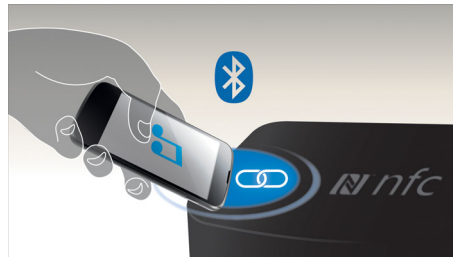

Enjoy MP3 music directly

Enjoy MP3 music directly from your portable USB devices

Audio-in

The Audio in connectivity allows direct playback of Audio in content from portable media players. Besides the benefit of enjoying your favorite music in the superior sound quality delivered by the audio system, the Audio in is also extremely convenient as all you have to do is to plug your portable MP3 player to the audio system.

NFC technology

Pair Bluetooth devices easily with one-touch NFC (Near Field Communications) technology. Just tap the NFC enabled smartphone or tablet on the NFC area of a speaker to turn the speaker on, start Bluetooth pairing, and begin streaming music.