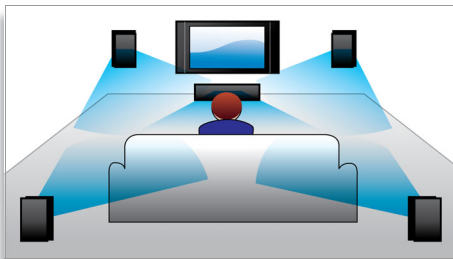

- Compact design that fits anywhere

Connect and enjoy all your entertainment

- Plays DVD, VCD, CD and USB devices
- HDMI 1080p upscales to high definition for sharper pictures
- Karaoke Scoring for fun and exciting song contests at home

PHILIPS
sense and simplicity

5.1 Home theater
HDMI 1080p

Highlights

Power speakers with basspipes

Powerful speakers with basspipes for great sound

Dolby Digital and Pro Logic II

A built-in Dolby Digital decoder eliminates the need for an external decoder by processing all six channels of audio information to provide a surround sound experience and an astoundingly natural sense of ambience and dynamic realism. Dolby Pro Logic II provides five channels of surround processing from any stereo source.