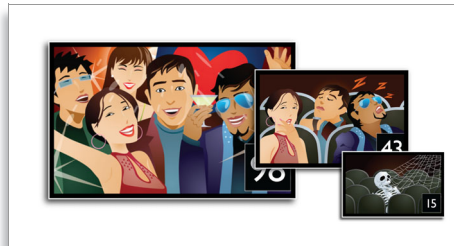

600W RMS power

600W RMS power delivers great sound for movies and music

HDMI 1080p

HDMI 1080p upscaling delivers images that are crystal clear. Movies in standard definition can now be enjoyed in true high definition resolution - ensuring more details and more true-to-life pictures. Progressive Scan (represented by "p" in "1080p") eliminates the line structure prevalent on TV screens, again ensuring relentlessly sharp images. To top it off, HDMI makes a direct digital connection that can carry uncompressed digital HD video as well as digital multichannel audio, without conversions to analog - delivering perfect picture and sound quality, completely free from noise.

Karaoke Scoring

Add a dash of fun to your Karaoke sessions with Karaoke Scoring. Allow your performance to be judged for further improvement, or for friendly competitions. Karaoke Scoring automatically rates your singing and gives you a humorous picture that is tied to how well you did. The fun never ends.