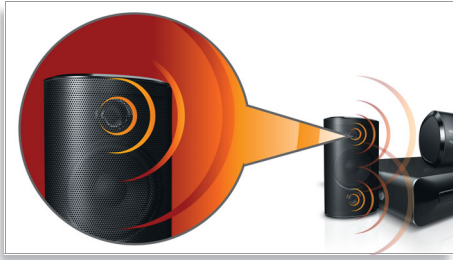

Philips
5.1 Home theater

HDMI 1080p

HTS3520

Obsessed with sound

Powerful cinematic sound with deep bass

Bring the power of the cinema into your home! Powerful speakers with basspipes and high definition HDMI 1080p upscaling pump up your home entertainment experience

Great listening experience

- Powerful speakers with basspipes for great sound
- Dolby Digital and Pro Logic II surround sound
- 600W RMS power delivers great sound for movies and music

Designed to enhance your living space

- Compact design that fits anywhere

Connect and enjoy all your entertainment

- Plays DVD, VCD, CD and USB devices
- HDMI 1080p upscales to high definition for sharper pictures
- Karaoke Scoring for fun and exciting song contests at home

PHILIPS
sense and simplicity

5.1 Home theater
HDMI 1080p

Highlights

Power speakers with basspipes

Powerful speakers with basspipes for great sound

Dolby Digital and Pro Logic II

A built-in Dolby Digital decoder eliminates the need for an external decoder by processing all six channels of audio information to provide a surround sound experience and an astoundingly natural sense of ambience and dynamic realism. Dolby Pro Logic II provides five channels of surround processing from any stereo source.