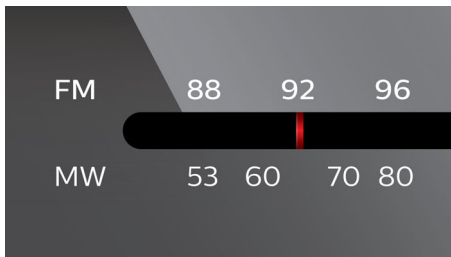

Rich and clear sound

- Dynamic Bass Boost for deep and dramatic sound

PHILIPS

Highlights

Play MP3-CD, CD and CD-R/RW

MP3 stands for "MPEG 1 Audio layer-7.6 cm (3")". MP3 is a revolutionary compression technology by which large digital music files can be made up to 10 times smaller without radically degrading their audio quality. MP3 has become the standard audio compression format used on the world wide web, allowing quick and easy audio file transfer.

FM/MW tuner

FM/MW (AM) stereo tuner

CD Shuffle/Repeat

The "Shuffle/Repeat" function helps you to get rid of the boredom of hearing your music played in the

same order all the time. After loading your favorite songs to the player, all you have to do is to select one of the modes - "Shuffle" or "Repeat" for your tunes to be played in different modes order. Enjoy the different and unique music experience every time you hook up to your player.