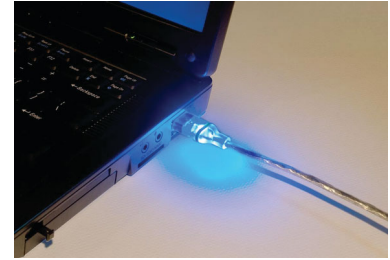

Car Charger
2 USB charging ports 18W Output, Black

Specifications

Power

- Output: Max 18W
- Power input: DC 12 - 24V

Packaging dimensions

- Number of products included: 1
- Packaging dimensions (W x H x D):
  9.5 x 17.5 x 3.5 cm
- EAN: 48 95229 10756 4

Outer Carton

- Number of consumer packagings: 2
- GTIN: 1 48 95229 10756 1

Inner Carton

- Number of consumer packagings: 1
- GTIN: 2 48 95229 10756 8

Product dimensions

- Product dimensions (W x H x D):
  2.5 x 4.5 x 2.1 cm

DLP4522NB/97

Highlights

LED power indicator

This LED indicator confirms at a glance that the unit is charging.

Charge 2 devices simultaneously

2 USB to charge 2 devices simultaneously

Smart Protection

Smart protection against overheating, overvoltage and overcurrent

Issue date 2022-05-09

Version: 1.0.2

12 NC: 8670 001 66236
EAN: 48 95229 10756 4

© 2022 Koninklijke Philips N.V.
All Rights reserved.

Specifications are subject to change without notice.
Trademarks are the property of Koninklijke Philips N.V.
or their respective owners.

www.philips.com