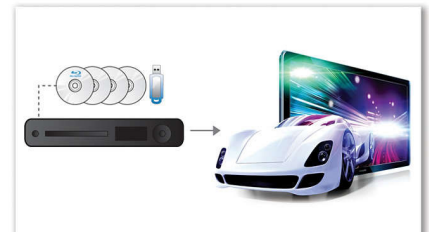

Plays it all

Play virtually any disc and any media format you want - whether they be 3D Blu-ray Discs, DVDs, VCDs, CDs or USB devices. Experience the unbeatable convenience of great playability, and the luxury of sharing media files on your TV or home theater system.