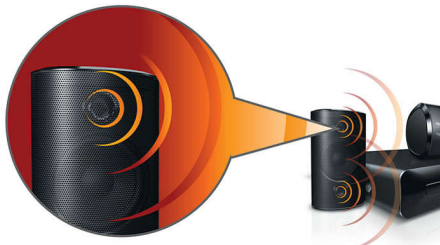

Philips
5.1 Home theater

Blu-ray Disc playback

HTS3560

Obsessed with sound

Powerful cinematic sound with deep bass

Bring the power of the cinema into your home! Powerful speakers with double basspipes and high definition HDMI 1080p upscaling with Blu-ray Disc playback pump up your home entertainment experience

- Compact design that fits anywhere
- Sleek high gloss finishing with unique touch controls

Connect and enjoy all your entertainment

- Full HD 3D Blu-ray for a truly immersive 3D movie experience
- HDMI 1080p upscales to high definition for sharper pictures
- Plays 3D Blu-ray Discs, DVDs, VCDs, CDs and USB devices

PHILIPS

Highlights

Full HD 3D Blu-ray

Be enthralled by 3D movies in your own living room on a Full HD 3D TV. Active 3D uses the latest generation of fast switching displays for real life depth and realism in full 1080x1920 HD resolution. By watching these images through special glasses with right and left lenses that are timed to open and close in synchrony with alternating images, the full HD 3D viewing experience is created in your home cinema. Premium 3D movie releases on Blu-ray offer a wide, high quality selection of content. Blu-ray also delivers uncompressed surround sound for an unbelievably real audio experience.

Power speakers with basspipes

Powerful speakers with basspipes for great sound

Dolby TrueHD and DTS-HD

Dolby TrueHD and DTS-HD Master Audio Essential deliver the finest sound from your Blu-ray Discs. Audio reproduced is virtually indistinguishable from the studio master, so you hear what the creators intended for you to hear. Dolby TrueHD and DTS-HD Master Audio Essential complete your high definition entertainment experience.