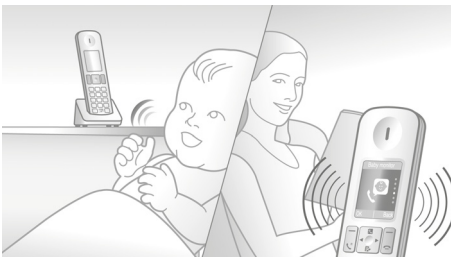

4.3cm (1.7") TFT color display

High contrast, 4.3cm (1.7") TFT color display

Baby monitor

Receive an alert when your baby needs you. Just place the DECT handset in the baby room and receive an alert on your base or on another DECT phone (i.e.. another landline number) or mobile phone (when you're out) when the baby starts to cry.