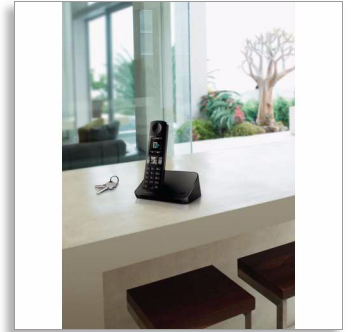

Philips
Cordless phone

D600

1.7" display/ white backlight
Speakerphone

D6001B

Rich set of features

Outstanding sound quality of HQ-Sound meets ergonomic and modern design. With large, full-color display and rich set of features like keypad backlight, various privacy settings, baby monitor and many more, this phone has all that you need.

As simple as ever

- High contrast, 4.3cm (1.7") TFT color display
- Privacy settings: call barring, silence mode with filtering
- Baby monitor alerts you when baby needs your attention
- Keypad backlight for fast access even in dark room
- Textured back cover for non-slip grip
- Up to 18 hours of talk time on a single charge
- Caller ID – so you always know who is calling*

4.3cm (1.7") TFT color display

High contrast, 4.3cm (1.7") TFT color display

Baby monitor

Receive an alert when your baby needs you. Just place the DECT handset in the baby room and receive an alert on your base or on another DECT phone (i.e.. another landline number) or mobile phone (when you're out) when the baby starts to cry.