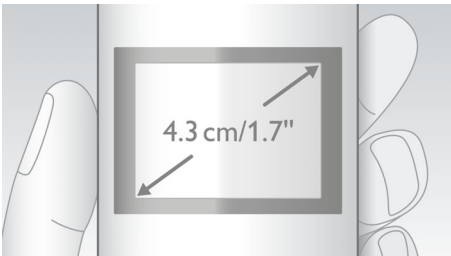

4.3cm (1.7") TFT color display

High contrast, 4.3cm (1.7") TFT color display

Baby monitor

Receive an alert when your baby needs you. Just place the DECT handset in the baby room and receive an alert on your base or on another DECT phone (i.e.. another landline number) or mobile phone (when you're out) when the baby starts to cry.