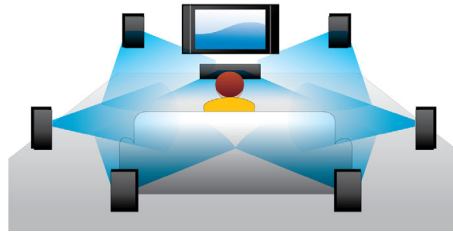

Dolby TrueHD

Dolby TrueHD deliver the finest sound from your Blu-ray Discs. Audio reproduced is virtually indistinguishable from the studio master, so you hear what the creators intended for you to hear. Dolby TrueHD complete your high definition entertainment experience.