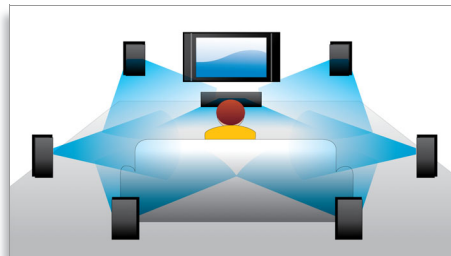

Dolby TrueHD and DTS-HD MA

DTS-HD Master Audio and Dolby TrueHD delivers 7.1 channels of the finest sound from your Blu-ray Discs. Audio reproduced is

virtually indistinguishable from the studio master, so you hear what the creators intended for you to hear. DTS-HD Master Audio and Dolby TrueHD complete your high definition entertainment experience.