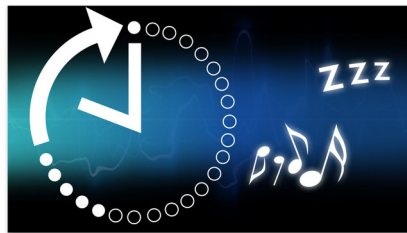

Wake up to radio or a buzzer

Wake up to sounds from your favorite radio station or a buzzer. Simply set the alarm on your Philips

Clock radio to wake you with the radio station you last listened to or choose to wake up with a buzzer sound. When the wake up time is reached, your Philips Clock radio will automatically turn on that radio station or trigger the buzzer to sound.

Gentle wake

Start your day right by waking up gently to a gradually escalating alarm volume. Normal alarm sounds with a preset volume are either too low to wake you up or are so uncomfortably loud that you are rudely jolted awake. Choose to wake up to your favorite music, radio station or buzzer alarm. Gentle wake's alarm volume gradually increases from subtly low to reasonably high in order to gently rouse you.

Adjustable display brightness

Adjustable display brightness allows you to customize the display to your needs.

Sleep timer

Sleep timer lets you decide how long you want to listen to music, or a radio station of your choice, before falling asleep. Simply set a time limit (up to 1 hour) and choose a radio station to listen to while you drift off to sleep. The Philips radio set will continue to play for the selected duration and then automatically switch to a power-efficient and silent stand-by mode. Sleep Timer lets you fall asleep to your favourite radio DJ without counting sheep, or worrying about wasting power