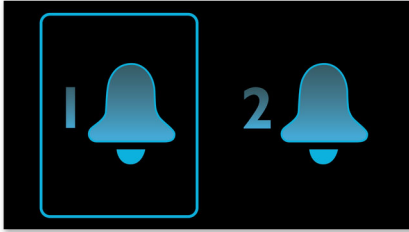

Philips
Clock Radio

Mirror finish display

FM, Digital tuning
Dual alarm

AJ2000

Wake up

to your favorite radio tune

Rise to your favorite radio station or alarm tones. This elegant Philips AJ2000 Clock radio with mirror-finish display lets you preset two alarms that wake you and your partner at different times. Rise gently each day with a smile.

Easy to use

- Battery back-up ensures memory of time during power failure
- Adjustable display brightness for comfort viewing

Start the day your way

- Wake up to your favorite radio tune or a buzzer
- Gentle wake for a pleasant wake up experience
- Dual alarm to wake you and your partner at different times
- Repeat alarm for additional snooze
- FM tuner for radio enjoyment
- Sleep timer for easy falling asleep to your favorite music

PHILIPS

Highlights

Battery back-up

Battery back-up ensures memory of time during power failure

Dual alarm

The Philips audio system comes with two alarm times. Set one alarm time to wake you up and the other time to wake up your partner.