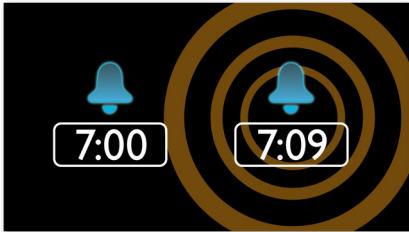

Philips
Clock Radio

Mirror finish display

FM, Digital tuning
Dual alarm

AJ2000

Wake up

to your favorite radio tune

Rise to your favorite radio station or alarm tones. This elegant Philips AJ2000 Clock radio with mirror-finish display lets you preset two alarms that wake you and your partner at different times. Rise gently each day with a smile.

Easy to use

- Battery back-up ensures memory of time during power failure
- Adjustable display brightness for comfort viewing

Start the day your way

- Wake up to your favorite radio tune or a buzzer
- Gentle wake for a pleasant wake up experience
- Dual alarm to wake you and your partner at different times
- Repeat alarm for additional snooze
- FM tuner for radio enjoyment
- Sleep timer for easy falling asleep to your favorite music

Repeat alarm

To counter oversleeping, the Philips Clock radio has a snooze feature. Should the alarm ring and you wish to continue sleeping a bit longer, simply press the Repeat Alarm button once and go back to sleep. Nine minutes later the alarm will ring again. You can continue to press the Repeat Alarm button every nine minutes until you turn off the alarm altogether.

Wake up to radio or a buzzer

Wake up to sounds from your favorite radio station or a buzzer. Simply set the alarm on your Philips

Clock radio to wake you with the radio station you last listened to or choose to wake up with a buzzer sound. When the wake up time is reached, your Philips Clock radio will automatically turn on that radio station or trigger the buzzer to sound.