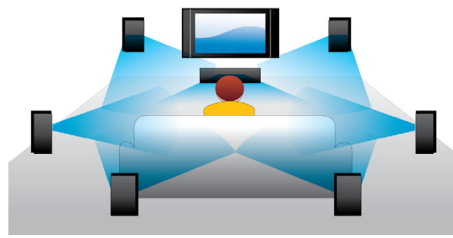

Dolby TrueHD

Dolby TrueHD deliver the finest sound from your Blu-ray Discs. Audio reproduced is virtually indistinguishable from the studio master, so you hear what the creators intended for you to hear. Dolby TrueHD complete your high definition entertainment experience.

Dolby Digital DTS2.0

Dolby Digital DTS2.0 for ultimate movie experience