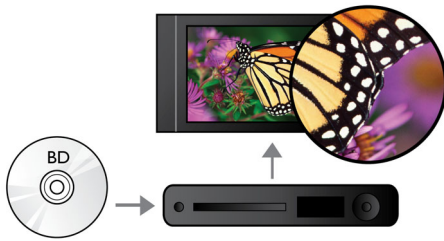

## Blu-ray Disc playback

Blu-ray Discs have the capacity to carry high definition data, along with pictures in the 1920 x 1080 resolution that defines full high definition images. Scenes come to life as details leap at you, movements smoothen and images turn crystal clear. Blu-ray also delivers uncompressed surround sound - so your audio experience becomes unbelievably real. The high storage capacity of Blu-ray Discs also allow a host of interactive possibilities to be built in. Seamless navigation during playback and other exciting features like pop-up menus bring a whole new dimension to home entertainment.