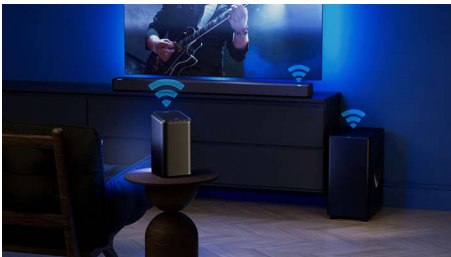

Philips Wireless Home System

You can sync multiple FS1 speakers to enjoy superb multi-room sound. Pair with a compatible Philips TV* for more cinematic sound and better vocals, or connect two speakers to a Fidelio FB1 soundbar to create a

true 7.1.4 surround-sound set-up. Add a Fidelio FW1 subwoofer to deepen the bass.