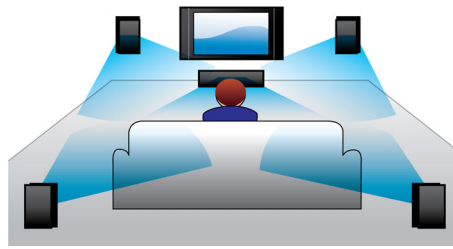

Dolby TrueHD and DTS-HD

Dolby TrueHD and DTS-HD Master Audio Essential deliver the finest sound from your Blu-ray Discs. Audio reproduced is virtually indistinguishable from the studio master, so you hear what the creators intended for you to hear. Dolby TrueHD and DTS-HD Master Audio Essential complete your high definition entertainment experience.