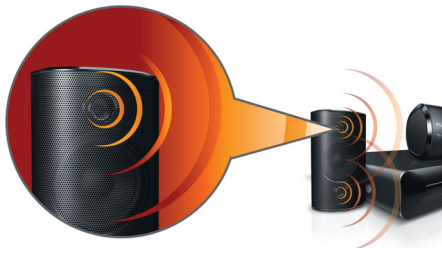

5.1 Home theater
HDMI 1080p

Highlights

Power speakers with basspipes

Powerful speakers with basspipes for great sound