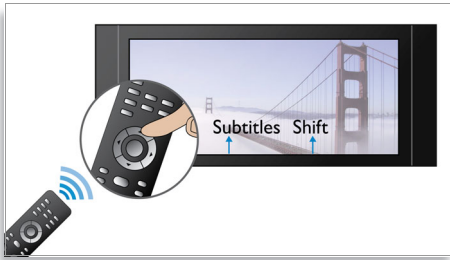

Hear more

- Dolby TrueHD and DTS-HD MA for HD 7.1 surround sound

Engage more

- Touch-sensitive controls for smooth and easy access
- BD-Live (Profile 2.0) to enjoy online Blu-ray bonus content
- Hi-Speed USB 2.0 Link plays video/music from USB flash drive
- Enjoy all your movies and music from CD and DVD
- EasyLink to control all HDMI CEC devices via a single remote
- AVCHD enables you to enjoy HD camcorder videos on your TV

asimpleswitch.com

PHILIPS

sense and simplicity

Highlights

Subtitle Shift

Subtitle Shift is an enhancement feature that lets users manually adjust a movie's subtitle positioning on the television or computer screen. Using the remote control, users can shift the subtitles up and down on the screen. On widescreen displays, such as 21:9 cinema and projectors, the subtitles sometimes get cut off. In order to see them clearly, the user has to change the display aspect ratio, which defeats the purpose of the widescreen. With the Subtitle Shift feature, the user can retain the correct display aspect ratio and have the subtitles ideally positioned on the screen.