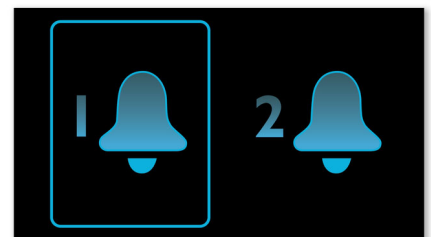

Dual alarm

The Philips audio system comes with two alarm times. Set one alarm time to wake you up and the other time to wake up your partner.

Battery back-up

Battery back-up ensures memory of time during power failure