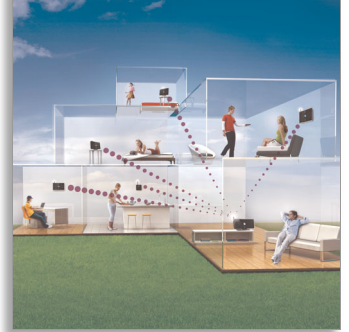

Philips Streamium
Wireless Music Station
with My Room, My Music
and Music Broadcast -
Party mode!

Free internet radio
4-speaker system

Streamium

WAS6050

Free your music

Enjoy all your music in every room - wirelessly

The chic and transportable WAS6050 Wireless Music Station is perfect for intimate music enjoyment or for enjoying music anywhere around your home. For more music options, tune into Internet Radio for entertainment galore ...

Unlimited listening pleasure - wirelessly

- Wireless streaming between Music Center and Station(s)
- Enjoy Internet Radio
- Wireless streaming from PC via UPnP

Easy navigation and control

- My Room, My Music: Listen to different music in each room
- Music Broadcast: Listen to the same music on all stations
- Music Follows Me: take your music with you from room to room
- Browse your collection by album, artist, genre and track

UPnP Wireless streaming

Free your entire music collection from your PC and play it back through your Streamium Wireless music station! With the UPnP connection that lets you connect to any Universal Plug & Play-enabled device to receive or transmit music; the Streamium enables you to access, select and search your music collection in your PC. Just use the remote control and choose your songs through the Streamium and play it back. Enjoy your favorite music wirelessly and effortlessly.