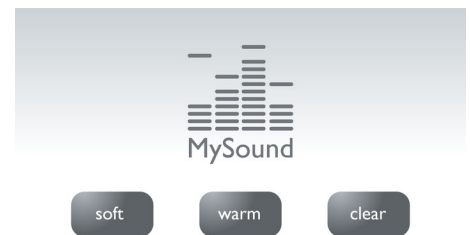

MySound profiles

Sound perception is subjective, and everyone has their own listening preference. MySound brings personality back to every conversation by allowing you to choose the audio profile that best matches your sound preferences: Clear—to make voices sound crisper and clearer; Soft—for friendly, softer tones; Warm—to make voices sound welcoming and warm.