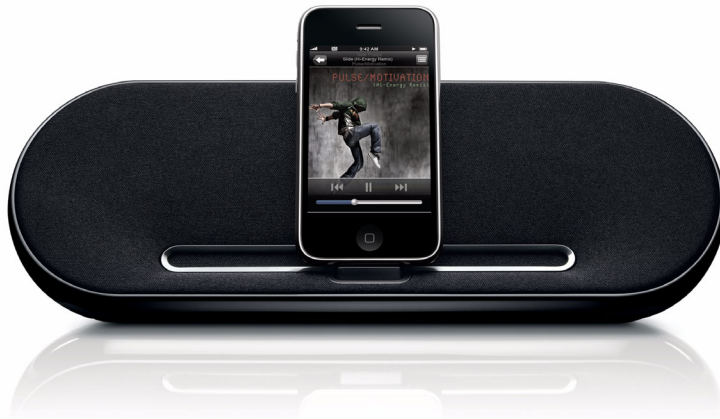

Philips Fidelio
Docking speaker

Fidelio

SBD7500

Obsessed with sound

Designed to go places

Compact and extremely portable, this player is no lightweight when it comes to performance. Designed to travel it delivers sound from your iPhone/ iPod that is surprisingly powerful - letting you enjoy great music wherever life takes you.

Sound that blows you away

- wOOx technology for rich yet precise bass without distortion
- DBB to preserve low tones for deep bass at any volume level
- Shielding technology to block mobile phone interference

Made to go places

- Elegant, slim and compact design to fit into any briefcase

Truly portable and versatile

- Battery or AC power option for music enjoyment anywhere
- Dock any iPod/iPhone, even in its case
- AUX-in for easy connection to almost any electronic device

Dynamic Bass Boost (DBB)

Dynamic Bass Boost maximizes your music enjoyment by emphasizing the bass content of the music throughout the range of volume settings - from low to high - at the touch of a button! Bottom-end bass frequencies usually get lost when the volume is set at a low level. To counteract this, Dynamic Bass Boost can be switched on to boost bass levels, so you can enjoy consistent sound even when you turn down the volume.