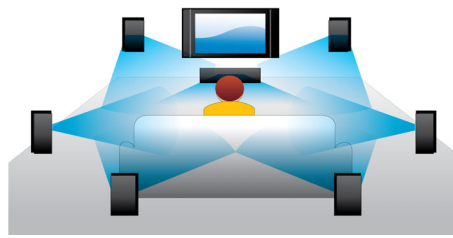

PHILIPS

Highlights

Subtitle Shift

Subtitle Shift is an enhancement feature that lets users manually adjust a movie's subtitle positioning on the television or computer screen. Using the remote control, users can shift the subtitles up and down on the screen. On widescreen displays, such as 21:9 cinema and projectors, the subtitles sometimes get cut off. In order to see them clearly, the user has to change the display aspect ratio, which defeats the purpose of the widescreen. With the Subtitle Shift feature, the user can retain the correct display aspect ratio and have the subtitles ideally positioned on the screen.

Blu-ray Disc playback

Blu-ray Discs have the capacity to carry high definition data, along with pictures in the 1920 x 1080 resolution that defines full high definition images. Scenes come to life as details leap at you, movements smoothen and images turn crystal clear. Blu-ray also delivers uncompressed surround sound — so your audio experience becomes unbelievably real. The high storage capacity of Blu-ray Discs also allows a host of interactive possibilities to be built in. Seamless navigation during playback and other exciting features such as pop-up menus bring a whole new dimension to home entertainment.

Dolby TrueHD

Dolby TrueHD delivers 7.1 channels of the finest sound from your Blu-ray Discs. Audio reproduced is virtually indistinguishable from the studio master, so you hear what the creators intended for you to hear. Dolby TrueHD completes your high definition entertainment experience.

BD-Live (Profile 2.0)

BD-Live opens up your world of high definition even further. Receive up-to-date content just by connecting your Blu-ray Disc player to the Internet. Exciting new things like exclusive downloadable content, live events, live chats, gaming and on-line shopping all await you. Ride the high definition wave with Blu-ray Disc playback and BD-Live