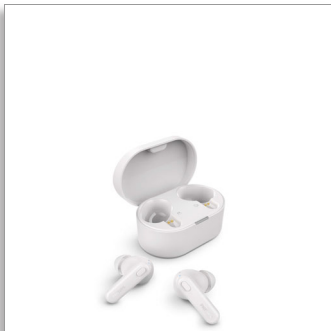

Philips
True Wireless
Headphones

Clear call quality

6 mm drivers for powerful bass
Ergonomic design for comfort
IPX4 splash/sweat resistant

TAT1108WT

Hear your sounds clearly

Hear tunes and calls properly. These True Wireless headphones use 6 mm drivers for rich sound and powerful bass and an AI mic for clear calls. With IPX4 splash and sweat resistance and a pocket-sized charging case for 15 hours play time.

Style and comfort

- Secure, comfortable in-ear fit
- Short hockey stick design

Active all day

- IPX4 splash and sweat resistant
- No worries. Up to 15 hours play time with the case

Powerful playlists. Clear calls

- Custom 6 mm drivers for great sound and powerful bass
- AI mic for clear call quality

PHILIPS

True Wireless Headphones

Clear call quality 6 mm drivers for powerful bass, Ergonomic design for comfort, IPX4 splash/sweat resistant

Secure, comfortable in-ear fit

These comfortable earbuds fit securely into your ear canals, creating a perfect seal that diminishes external noise. Hear every beat and word! Enjoy real comfort with three sizes of soft, interchangeable silicone ear-tip covers.