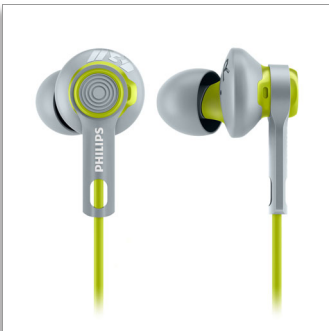

Philips ActionFit  
Sports headphones

8.6mm drivers/closed-back  
In-ear

SHQ2300LF

#### Freedom

- 3 ear tip sizes for the optimum fit
- Cable clip included for tangle-free workout
- 4.3g ultra lightweight design provides ultimate comfort\*
- Stability ring increase secure fit in the ear