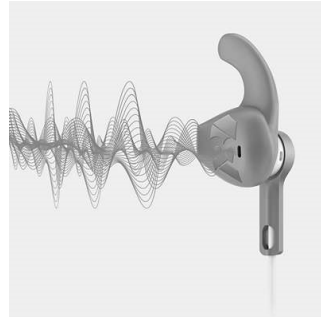

Sporty carrying pouch for easy storage

High performance sound

8.6mm neodymium drivers pump out high performance sound, pushing you to perform at your best.