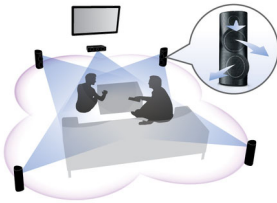

Designed to enhance your cinema at home

- Unique touch controls for easy access to your content
- Wireless rear speakers option for clutter free placement

Simply enjoy all your entertainment

- Full HD 3D Blu-ray for a truly immersive 3D movie experience
- Smart TV to enjoy online services & access multimedia on TV

PHILIPS

5.1 Home theater
3D Blu-ray iPod/iPhone ready

Highlights

3D Angled speakers

3D Angled Speakers feature angled drivers to deliver sound not only towards the front but also to the sides, creating a wider sweet spot so you can enjoy more immersive and cinematic surround sound.