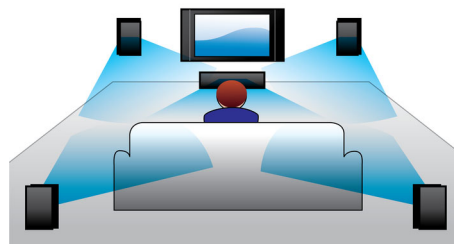

Dolby TrueHD and DTS-HD

Dolby TrueHD and DTS-HD Master Audio Essential deliver the finest sound from your Blu-ray Discs. Audio reproduced is virtually indistinguishable from the studio master, so you hear what the creators intended for you to hear. Dolby TrueHD and DTS-HD Master Audio Essential complete your high definition entertainment experience.

HTS5561/12