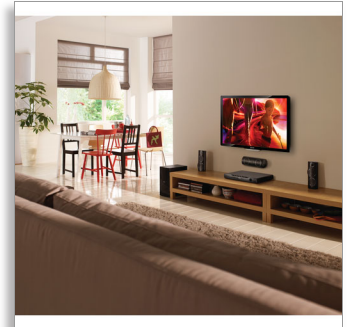

Philips
5.1 Home theater with 3D
Angled speakers

3D Blu-ray
iPod/iPhone ready

HTS5561

Enjoy powerful home cinema with 3D Angled Speakers

Obsessed with Sound

Maximize your home cinema sound experience with dynamic 3D Directional Angled Speakers! Play all your favorite entertainment content including 3D Blu-ray on this innovative Philips home cinema system HTS5561.

Designed to enhance your cinema at home

- Unique touch controls for easy access to your content
- Wireless rear speakers option for clutter free placement

Simply enjoy all your entertainment

- Full HD 3D Blu-ray for a truly immersive 3D movie experience
- Smart TV to enjoy online services & access multimedia on TV

Full HD 3D Blu-ray

Be enthralled by 3D movies in your own living room on a Full HD 3D TV. Active 3D uses the latest generation of fast switching displays for real life depth and realism in full 1080x1920 HD resolution. By watching these images through special glasses with right and left lenses that are timed to open and close in synchrony with alternating images, the full HD 3D viewing experience is created in your home cinema. Premium 3D movie releases on Blu-